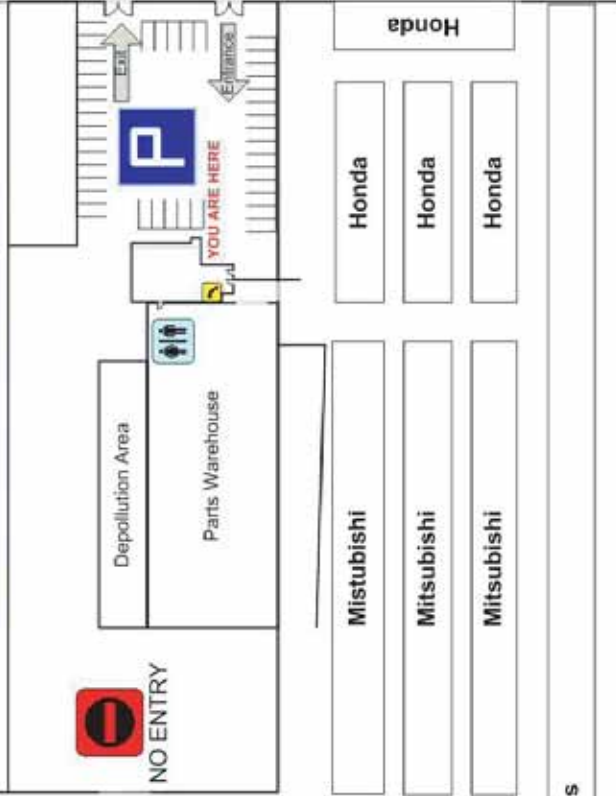

Centre Road Wreckers

Site Map

Location

1602 Centre Road, Springvale, Vic. 3171

Open 7 Days
www.autowreckers.com.au
info@autowreckers.com.au