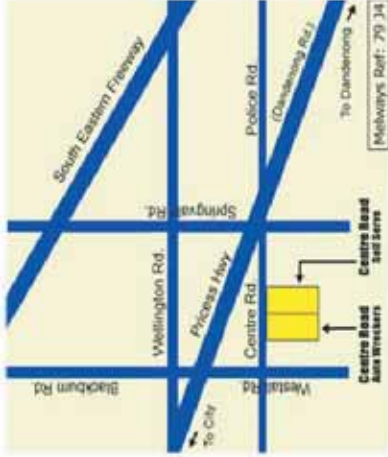

Centre Road Wreckers

Site Map

Location

1602 Centre Road, Springvale, Vic. 3171

Open 7 Days
www.autowreckers.com.au
info@autowreckers.com.au